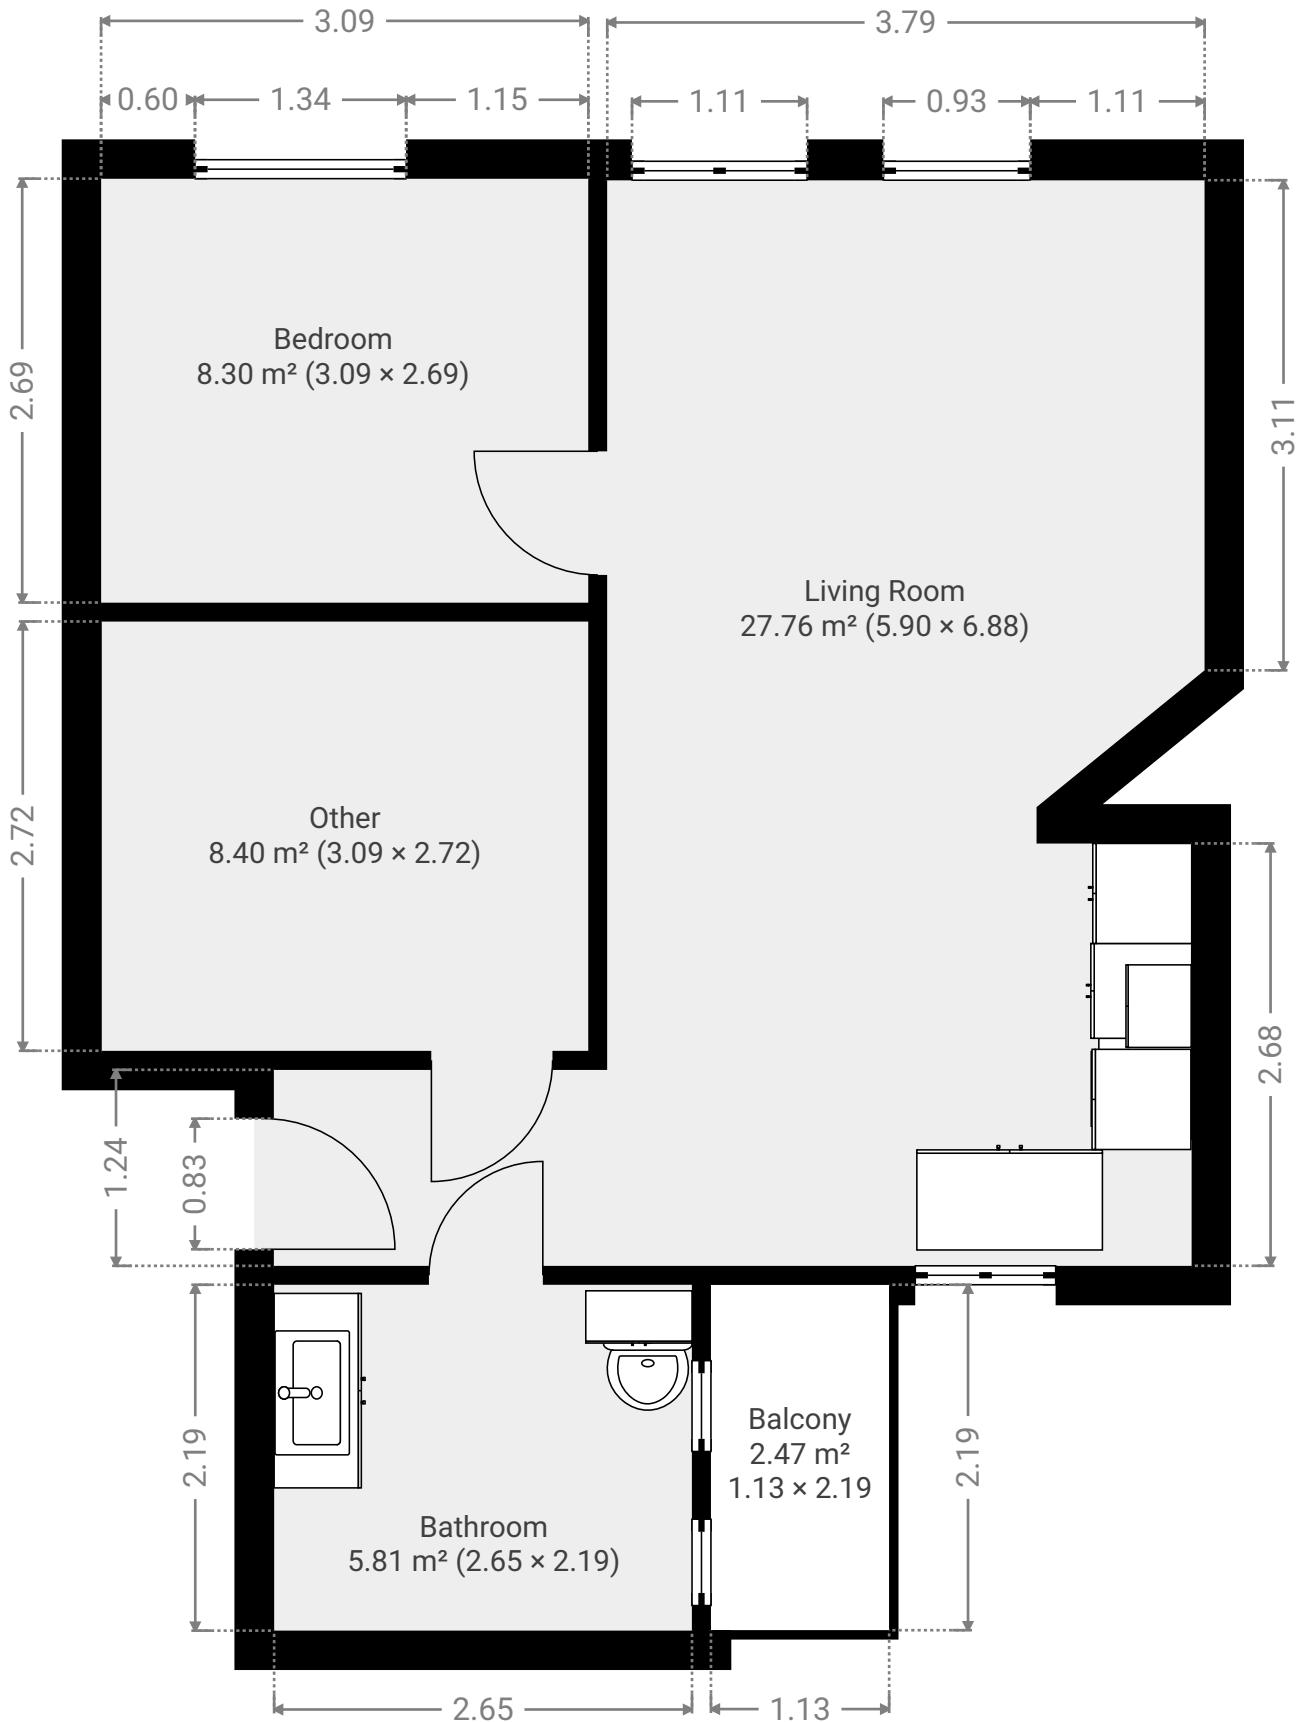

My New Project

Meeuwenlaan 6, 8434 Middelkerke, Vlaanderen, BE
TOTAL AREA: 52.71 m² • LIVING AREA: 50.24 m² • FLOORS: 1 • ROOMS: 4

▼ 3rd Floor

TOTAL AREA: 52.71 m² • LIVING AREA: 50.24 m² • ROOMS: 4

THIS FLOOR PLAN IS PROVIDED WITHOUT WARRANTY OF ANY KIND. SENSOPIA DISCLAIMS ANY WARRANTY INCLUDING, WITHOUT LIMITATION, SATISFACTORY QUALITY OR ACCURACY OF DIMENSIONS.